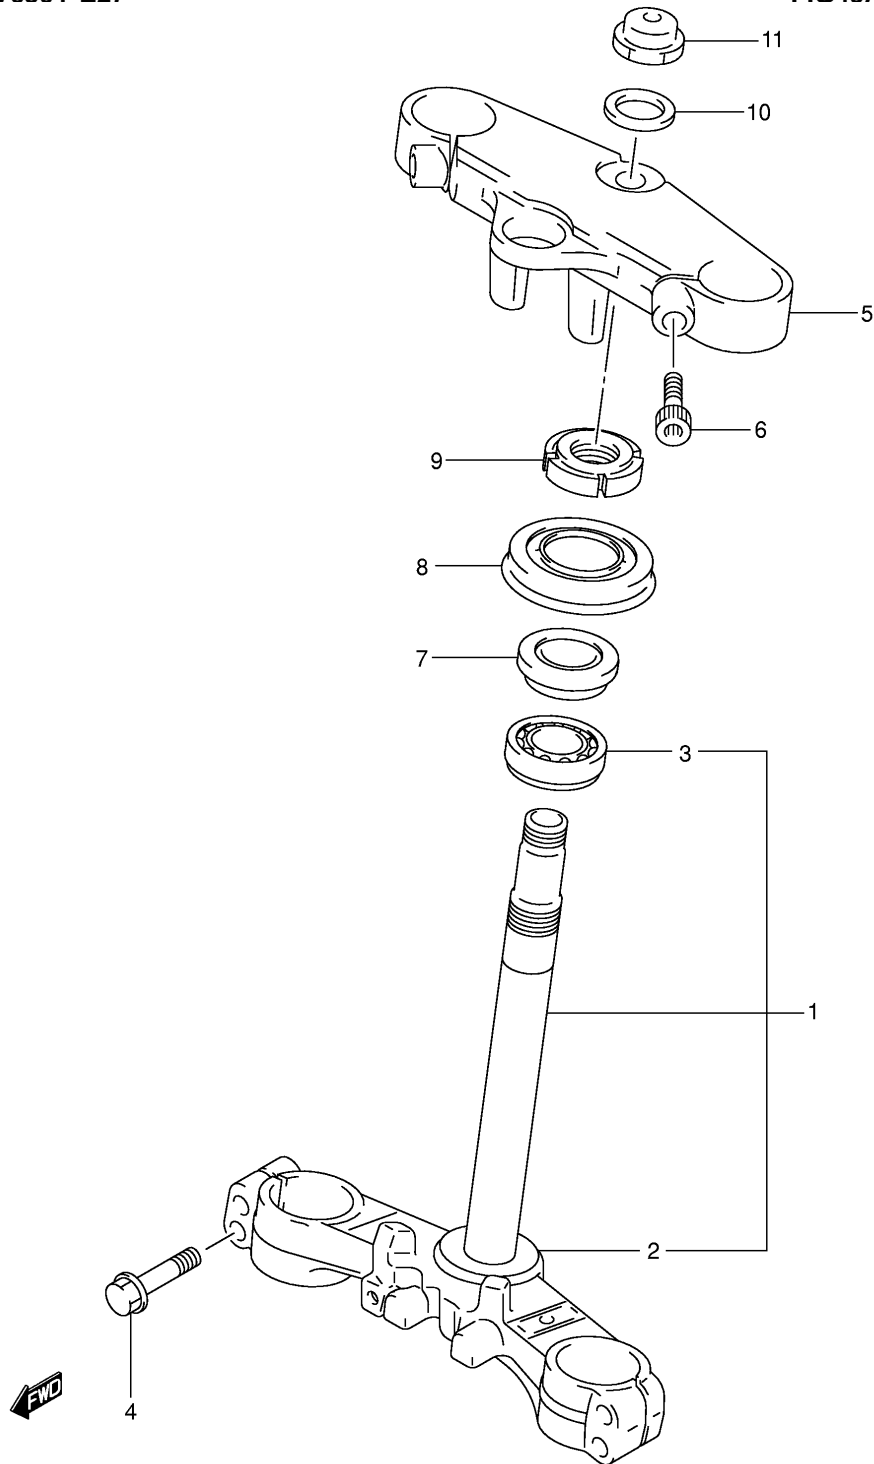

STEERING STEM (SV650SX/SUX/SY/SUY)

Ref No	Part No	Description
1	51410-19F00	Stem, Steering
2	51644-12C00	• Seal, Steering Lower
3	09267-30010	• Bearing (30x55x17)
4	01550-08407	Bolt
5	51311-19F00	Head, Steering Stem
6	51328-03FA0	Bolt
7	09267-25009	Bearing (25x47x15)
8	09285-34009	Oil Seal (34x69x11.9)
9	51631-28000	Nut, Steering Stem
10	51356-10D03	Washer
11	51353-28A10	Nut